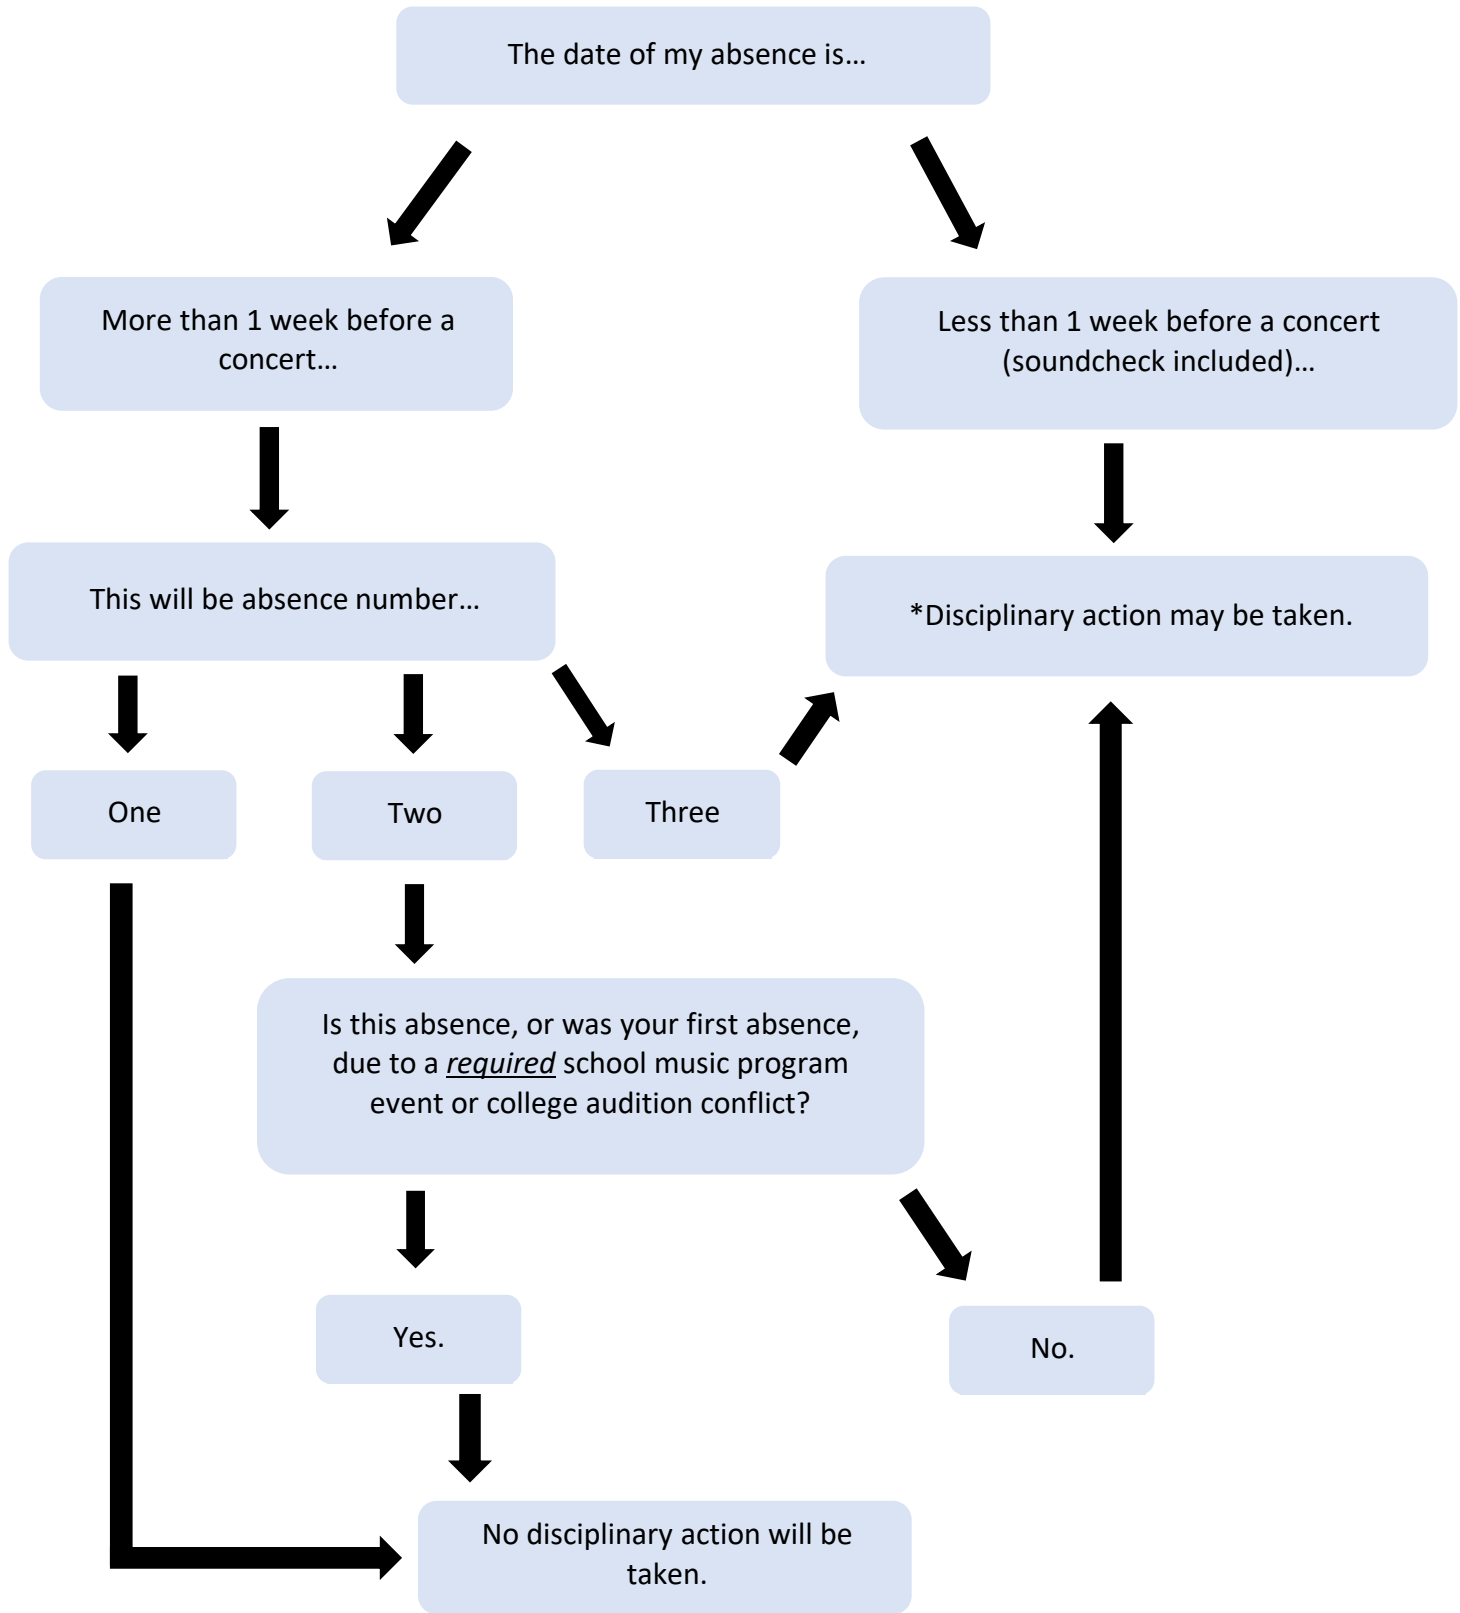

AYPO

American Youth Philharmonic Orchestras

Attendance Policy

**Possible disciplinary actions may include a meeting with the Executive Director and your conductor, an Attendance Jury, dismissal from a concert cycle, suspension from AYPO programs, or permanent expulsion from AYPO.*